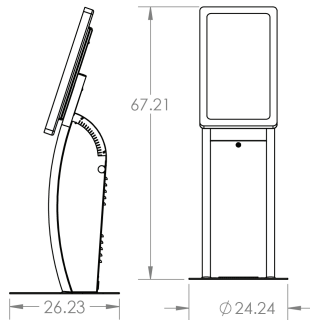

### DIMENSIONS (22" UNIT\*)

Height: 35.88"      Width: 47.75"  
Depth: 17"          Weight: ~ 250 lbs

\*Dimensions and drawings for other screen sizes available upon request

### AVAILABLE SCREEN SIZES: 17", 19", 22", 32"

Both landscape and portrait orientation available

### DIMENSIONS (32" UNIT\*)

Height: 67.2"      Width: 24.25"  
Depth: 26.25"      Weight: ~ 155 lbs  
Base Plate: 24.25" x 26.25"

\*Dimensions and drawings for other screen sizes available upon request