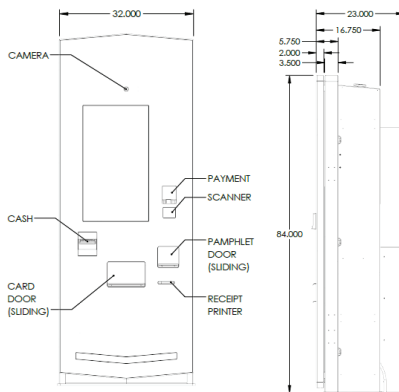

MERIDIAN

Ticket Solution

Meridian's Ticket Solutions streamlines the ticket printing and the payment accepting process, freeing up staff and increasing customer satisfaction rates. Designed to allow users a contactless way to place orders, make payments, and print their tickets all in one convenient location.

AVAILABLE COMPONENTS:

- Payment Terminal
- HD Camera
- Barcode Scanner
- Climate Controlled
- Wifi or Cellular Connectivity
- Printer Options

POWDER COAT COLOR OPTIONS:

Black Silver White Custom

Custom Pantone Matching Available
Full Color Lexan Laminated Graphics Available

AVAILABLE SCREEN SIZES: 15", 22"

STANDARD CONSTRUCTION:

- Durable Steel Enclosure
- PC-Solid State, i3, i5, or i7
- High Quality Powder Coat
- Standard Security Locks
- Front Access

DIMENSIONS (22" UNIT*)

Height: 84"   Width: 33"
Depth: 16.75"   Weight: ~ 250 lbs
Base Plate: 33" x 23"

*Dimensions and drawings for other screen sizes available upon request

SCREEN:

- High Definition LED
- 1920x1080P Resolution
- 16:9 Aspect Ratio

POWER:

- 120 Volt. 20 AMP. 50/60 Hz
- Internal Power Strip with Surge Protection
- Internal Power Conversion Available

For More Information

SALES@MZERO.COM | 866 454 6757

Delivering American Made
Self Service Solutions Since 1999