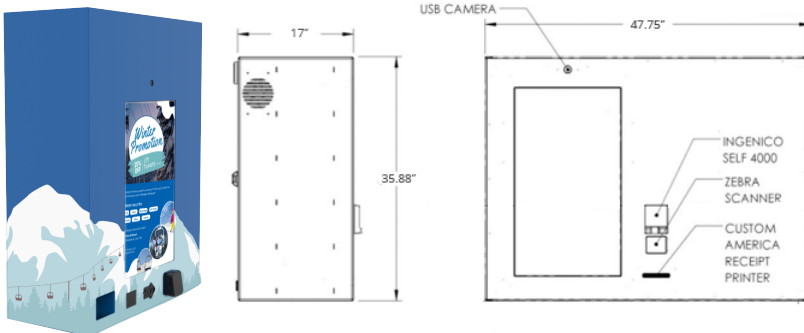

### DIMENSIONS (22" UNIT\*)

Height: 67"      Width: 30"  
Depth: 11"      Weight: ~ 250 lbs

\*Dimensions and drawings for other screen sizes available upon request

### AVAILABLE SCREEN SIZES: 15", 22"

Both landscape and portrait orientation available

For More Information

[SALES@MZERO.COM](mailto:SALES@MZERO.COM) | 866 454 6757

 Delivering American Made  
Self Service Solutions Since 1999

### DIMENSIONS (22" UNIT\*)

Height: 35.88"      Width: 47.75"  
Depth: 17"          Weight: ~ 250 lbs

\*Dimensions and drawings for other screen sizes available upon request