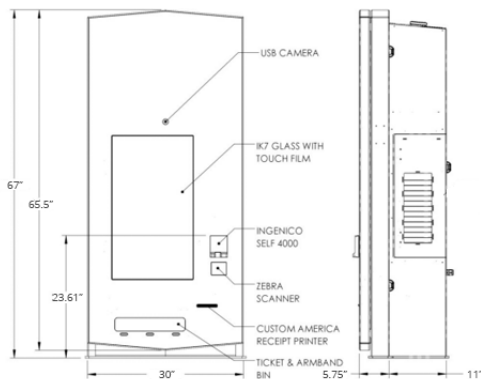

### DIMENSIONS (22" UNIT\*)

Height: 84"      Width: 33"  
Depth: 16.75"      Weight: ~ 250 lbs  
Base Plate: 33" x 23"

\*Dimensions and drawings for other screen sizes available upon request

### AVAILABLE SCREEN SIZES: 15", 22"

Both landscape and portrait orientation available

For More Information

[SALES@MZERO.COM](mailto:SALES@MZERO.COM) | 866 454 6757

 *Delivering American Made  
Self Service Solutions Since 1999*

### DIMENSIONS (22" UNIT\*)

Height: 67"      Width: 30"  
Depth: 11"      Weight: ~ 250 lbs

\*Dimensions and drawings for other screen sizes available upon request

### DIMENSIONS (22" UNIT\*)

Height: 35.88"      Width: 47.75"  
Depth: 17"          Weight: ~ 250 lbs

\*Dimensions and drawings for other screen sizes available upon request