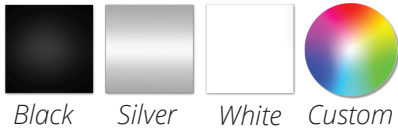

AVAILABLE COMPONENTS:

- Payment Terminal
- High Definition LED Touchscreen
- Additional Overhead Display
- Proximity Sensor
- HD Camera
- Barcode Scanner

POWDER COAT COLOR OPTIONS:

Custom Pantone Matching Available
Full Color Lexan Laminated Graphics Available