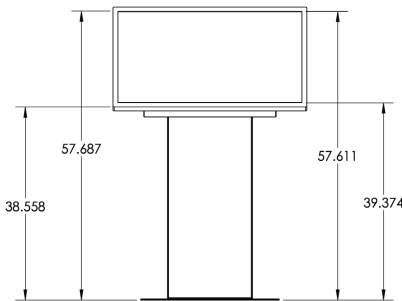

SCREEN SIZE: 32"

Both landscape and portrait orientation available

32" Landscape

STANDARD CONSTRUCTION:

- Durable Steel Enclosure
- High Quality Powder Coat
- Standard Security Locks
- Locking Rear Panel

DIMENSIONS:

Height: 58" Width: 39"
Depth: 22" Weight: ~180 lbs
Base Plate: 22" x 28"

*Dimensions and drawings for other screen sizes available upon request

SCREEN:

- High Definition LED
- 1920x1080P Resolution
- 16:9 Aspect Ratio
- Dual Screen Options Available