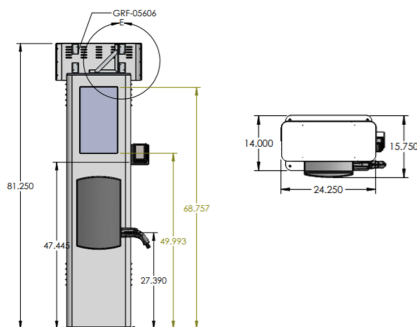

Black Silver White Custom

Custom Pantone Matching Available

Full Color Lexan Laminated Graphics Available

AVAILABLE SCREEN SIZES: 22"

For More Information

SALES@MZERO.COM | 866 454 6757

 Delivering American Made
Self Service Solutions Since 1999

STANDARD CONSTRUCTION:

- Durable Aluminum Enclosure
- PC-Solid State, i3, i5, or i7
- High Quality Powder Coat
- Standard Security Locks

DIMENSIONS

Height: 81.25" Width: 24.25"
Depth: 14" Weight: ~270 lbs
Base Plate: 14" x 24.25"

*Dimensions and drawings available upon request

SCREEN:

- High Definition LED
- 1920x1080P Resolution
- 16:9 Aspect Ratio

POWER:

- 120/208 VAC
- Internal Power Strip with Surge Protection
- Internal Power Conversion Available